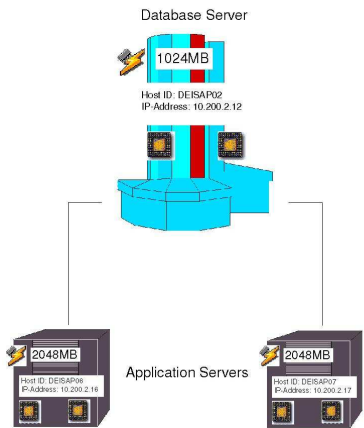

Docu ID	Complete E4pion Drive-view
Docu Code	REL-SAPR3QL219601
Changed On	
Done By	Deep Thought, Inc.

Volume: C Size: 3.96GB Free: 3.95GB RAID 1

- Windows NT
- pagefile.sys: Size: 1,048,576KB

Volume: D

- FAT Boot

Volume: G Size: 3.99GB Free: 3.91GB RAID 1

- oracle\Dev1\sapbackup\
- oracle\Dev1\saparch\
- oracle\Dev1\sapbackup\
- oracle\Dev1\sapcheck\
- oracle\Dev1\sapreorg\
- oracle\Dev1\sapstat\
- oracle\Dev1\saptrace\

Legend:

	Logical Volume		Oracle Binaries
	Physical Disk		SAP R/3 Binaries
	CD-Rom Drive		Win-NT Sys File
	Folder		NetWork Mount
	Group Of Files		Raid Controller
	Tablespace		Central Processing Unit
	Data File		Random Access Memory
	Index File		Misconfiguration
	Oracle TS File		
	Oracle Control File		
	Online Redo Log		