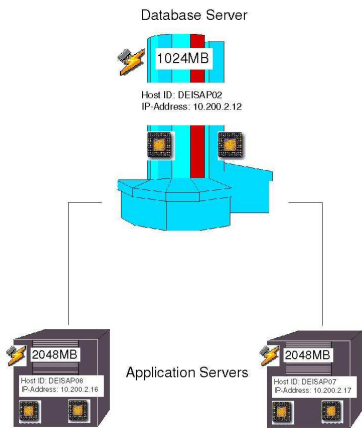

Docu ID	Complete Explan Overview
Docu Code	REL-SAPR3QL219601
Changed On	
Done By	Deep Thought, Inc.

Volume: C Size: 3.96GB Free: 3.95GB RAID 1

- Windows NT
- pagefile.sys: Size: 1,048,276KB

Volume: D

- FAT Boot

Volume: G Size: 3.99 GB Free: 3.91 GB RAID 1

- oracle\Dev1\sapbackup\
- oracle\Dev1\saparch\
- oracle\Dev1\sapbackup\
- oracle\Dev1\sapcheck\
- oracle\Dev1\sapreorg\
- oracle\Dev1\sapstat\
- oracle\Dev1\saptrace\

Legend:

	Logical Volume		Oracle Binaries
	Physical Disk		SAP R/3 Binaries
	CD-Rom Drive		Win-NT Sys File
	Folder		NetWork Mount
	Group Of Files		Raid Controller
	Tablespace		Central Processing Unit
	Data File		Random Access Memory
	Index File		Misconfiguration
	Oracle TS File		
	Oracle Control File		
	Online Redo Log		