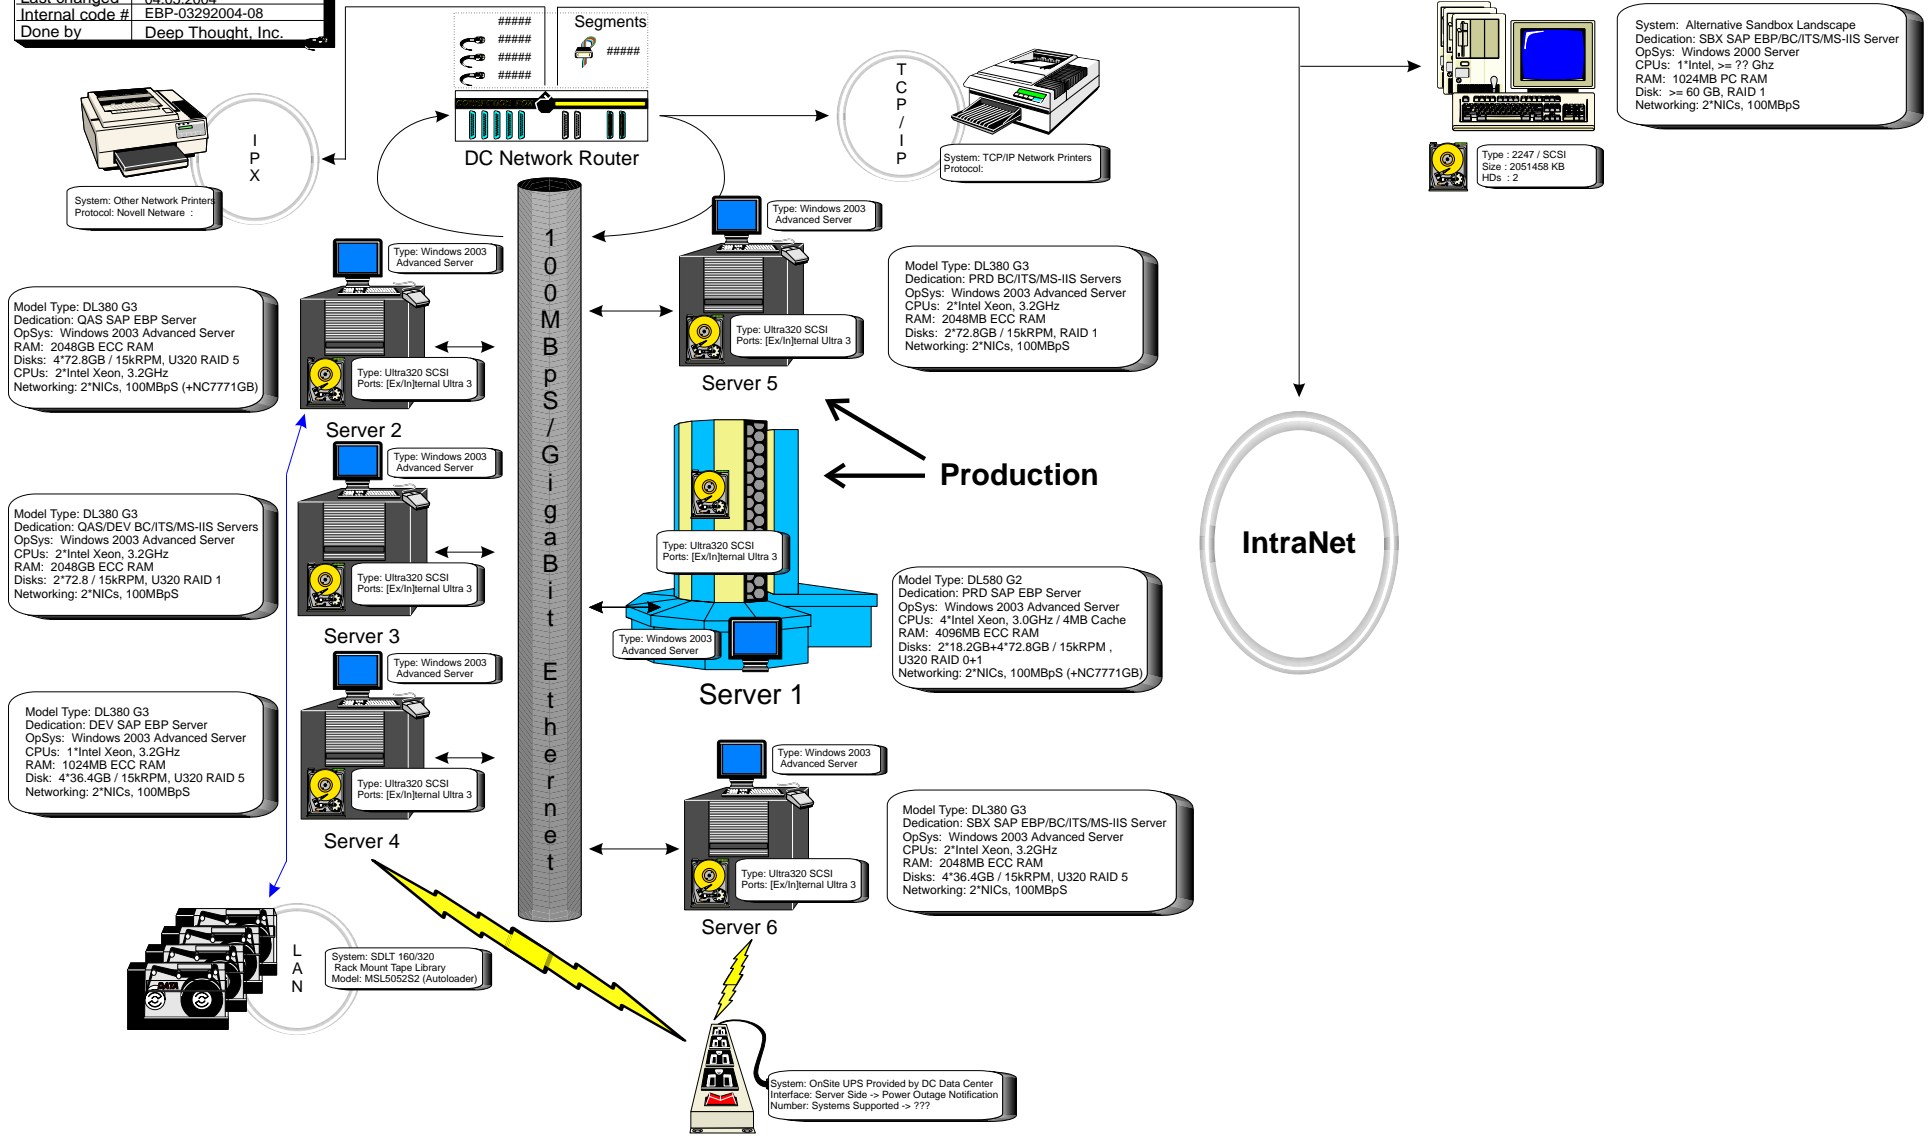

Docum. Name	Proposed EBP Landscape
Last changed	04.05.2004
Internal code #	EBP-03292004-08
Done by	Deep Thought, Inc.

Docum. Name	Proposed EBP Landscape
Last changed	04.05.2004
Internal code #	EBP-03292004-08
Done by	Deep Thought, Inc.

System: Alternative Sandbox Landscape
Dedication: SBX SAP EBP/BC/ITS/MS-IIS Server
OpSys: Windows 2000 Server
CPUs: 1*Intel, >= ?? Ghz
RAM: 1024MB PC RAM
Disk: >= 60 GB, RAID 1
Networking: 2*NICs, 100MBpS

Type : 2247 / SCSI
Size : 2051468 KB
HDs : 2

T
C
P
/
I
P

System: TCP/IP Network Printers
Protocol:

I
P
X

System: Other Network Printers
Protocol: Novell Netware :

Model Type: DL380 G3
Dedication: QAS SAP EBP Server
OpSys: Windows 2003 Advanced Server
RAM: 2048GB ECC RAM
Disks: 4*72.8GB / 15kRPM, U320 RAID 5
CPUs: 2*Intel Xeon, 3.2GHz
Networking: 2*NICs, 100MBpS (+NC7771GB)

Type: Windows 2003
Advanced Server

Type: Ultra320 SCSI
Ports: [Ex/In]Jernal Ultra 3

Server 2

Type: Windows 2003
Advanced Server

Type: Ultra320 SCSI
Ports: [Ex/In]Jernal Ultra 3

Server 3

Type: Windows 2003
Advanced Server

Type: Ultra320 SCSI
Ports: [Ex/In]Jernal Ultra 3

Server 4

Model Type: DL380 G3
Dedication: DEV SAP EBP Server
OpSys: Windows 2003 Advanced Server
CPUs: 1*Intel Xeon, 3.2GHz
RAM: 1024MB ECC RAM
Disk: 4*36.4GB / 15kRPM, U320 RAID 5
Networking: 2*NICs, 100MBpS

System: SDLT 160/320
Rack Mount Tape Library
Model: MSL5052S2 (Autoloader)

L
A
N

Type: Windows 2003
Advanced Server

Type: Ultra320 SCSI
Ports: [Ex/In]Jernal Ultra 3

Server 6

Model Type: DL380 G3
Dedication: SBX SAP EBP/BC/ITS/MS-IIS Server
OpSys: Windows 2003 Advanced Server
CPUs: 2*Intel Xeon, 3.2GHz
RAM: 2048MB ECC RAM
Disks: 4*36.4GB / 15kRPM, U320 RAID 5
Networking: 2*NICs, 100MBpS

Model Type: DL380 G3
Dedication: PRD BC/ITS/MS-IIS Servers
OpSys: Windows 2003 Advanced Server
CPUs: 2*Intel Xeon, 3.2GHz
RAM: 2048MB ECC RAM
Disks: 2*72.8GB / 15kRPM, RAID 1
Networking: 2*NICs, 100MBpS

Type: Ultra320 SCSI
Ports: [Ex/In]Jernal Ultra 3

Server 5

Type: Windows 2003
Advanced Server

Type: Ultra320 SCSI
Ports: [Ex/In]Jernal Ultra 3

Server 1

Type: Windows 2003
Advanced Server

Model Type: DL580 G2
Dedication: PRD SAP EBP Server
OpSys: Windows 2003 Advanced Server
CPUs: 4*Intel Xeon, 3.0GHz / 4MB Cache
RAM: 4096MB ECC RAM
Disks: 2*18.2GB+4*72.8GB / 15kRPM,
U320 RAID 0+1
Networking: 2*NICs, 100MBpS (+NC7771GB)

Production

IntraNet